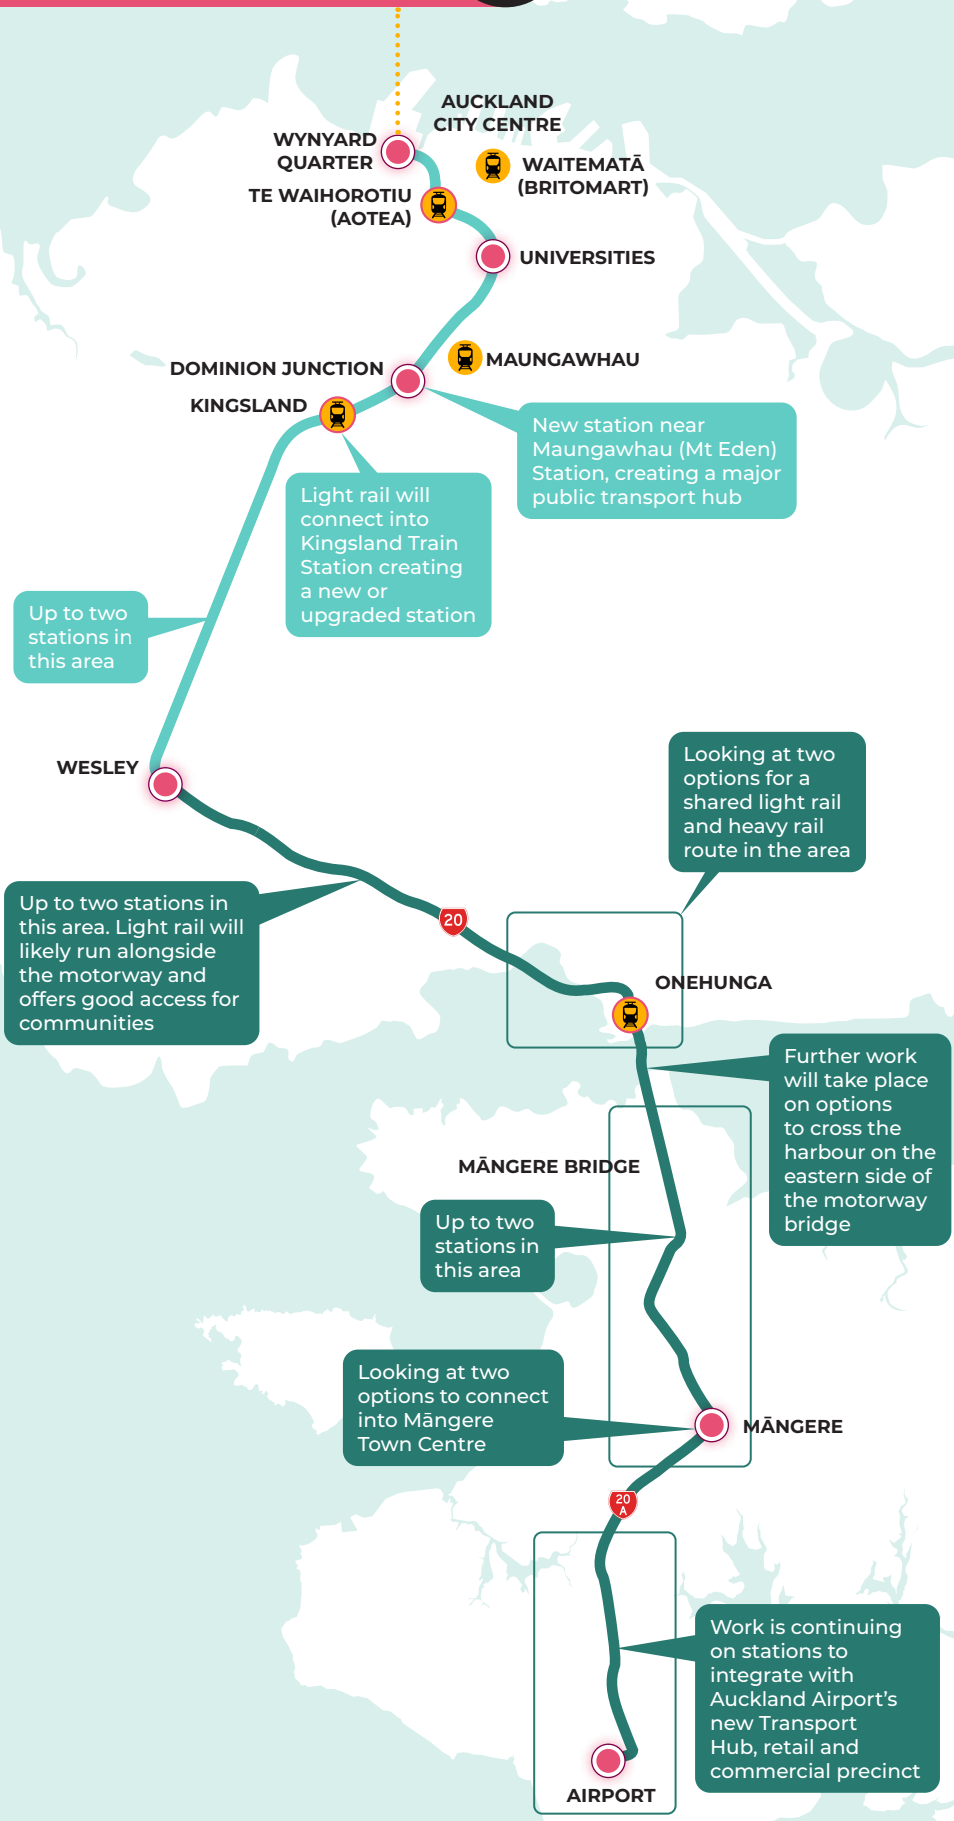

# AUCKLAND LIGHT RAIL

## City Centre to Māngere

**ALR** Auckland LIGHT RAIL

**KEY**

- Tunnelled Light Rail
- Surface Light Rail
- Waitematā Harbour Connections Project
- Existing Train Station
- Proposed Light Rail Station